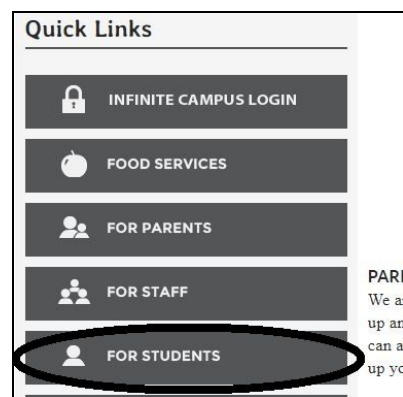

How to Login to Clever from Home

Each school website site provides access to Clever in the same manner

Ladd Lane - http://ll.hesd.org/	Gabilan Hills - http://gab.hesd.org/
Calaveras - http://cal.hesd.org/	Cerra Vista - http://cv.hesd.org/
R.O. Hardin - http://roh.hesd.org/	Sunnyslope - http://ss.hesd.org/

1. Click **“For Students”** on the left side

2. Click **“Log in with Google”**